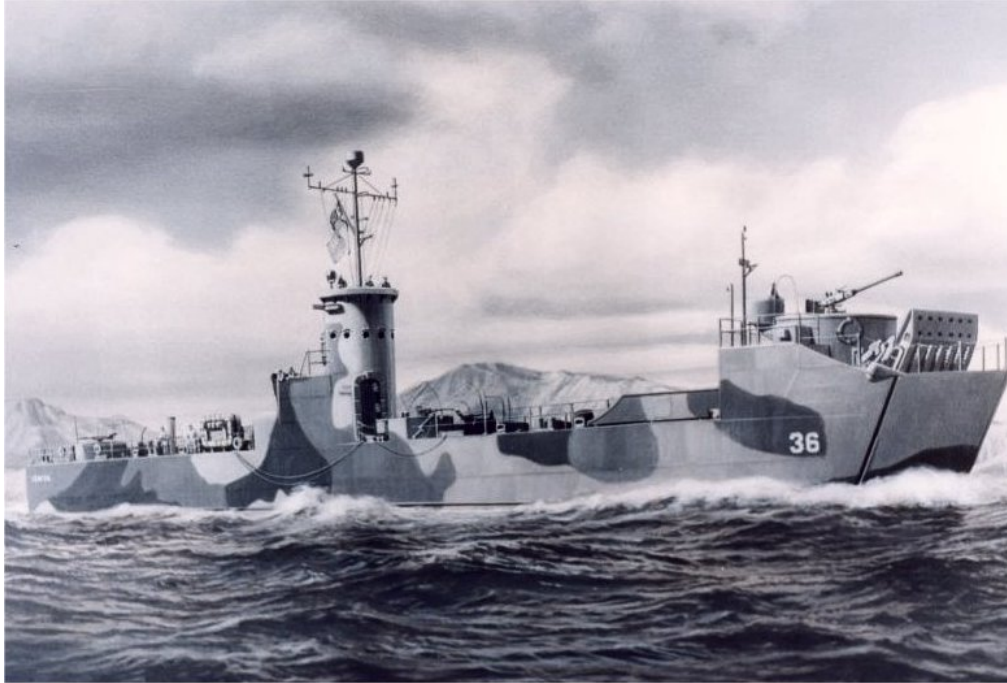

THAI NAVY - WARSHIP SINKING CEREMONY

17th September 2007 10:20am

HTMS Kut

Displacement: 1,095 tons full load
Dimensions: 62.03 x 10.52 x 2.54 meters (203.5 x 34.5 x 8 feet)
Propulsion: 2 diesels, 2 shafts, 2,800 bhp, 12.5 knots
Crew: 91
Troops: 50
Cargo: 452 tons
Armament: 1 dual 40 mm, 4 20 mm
Ex-USN, overdue for replacement.